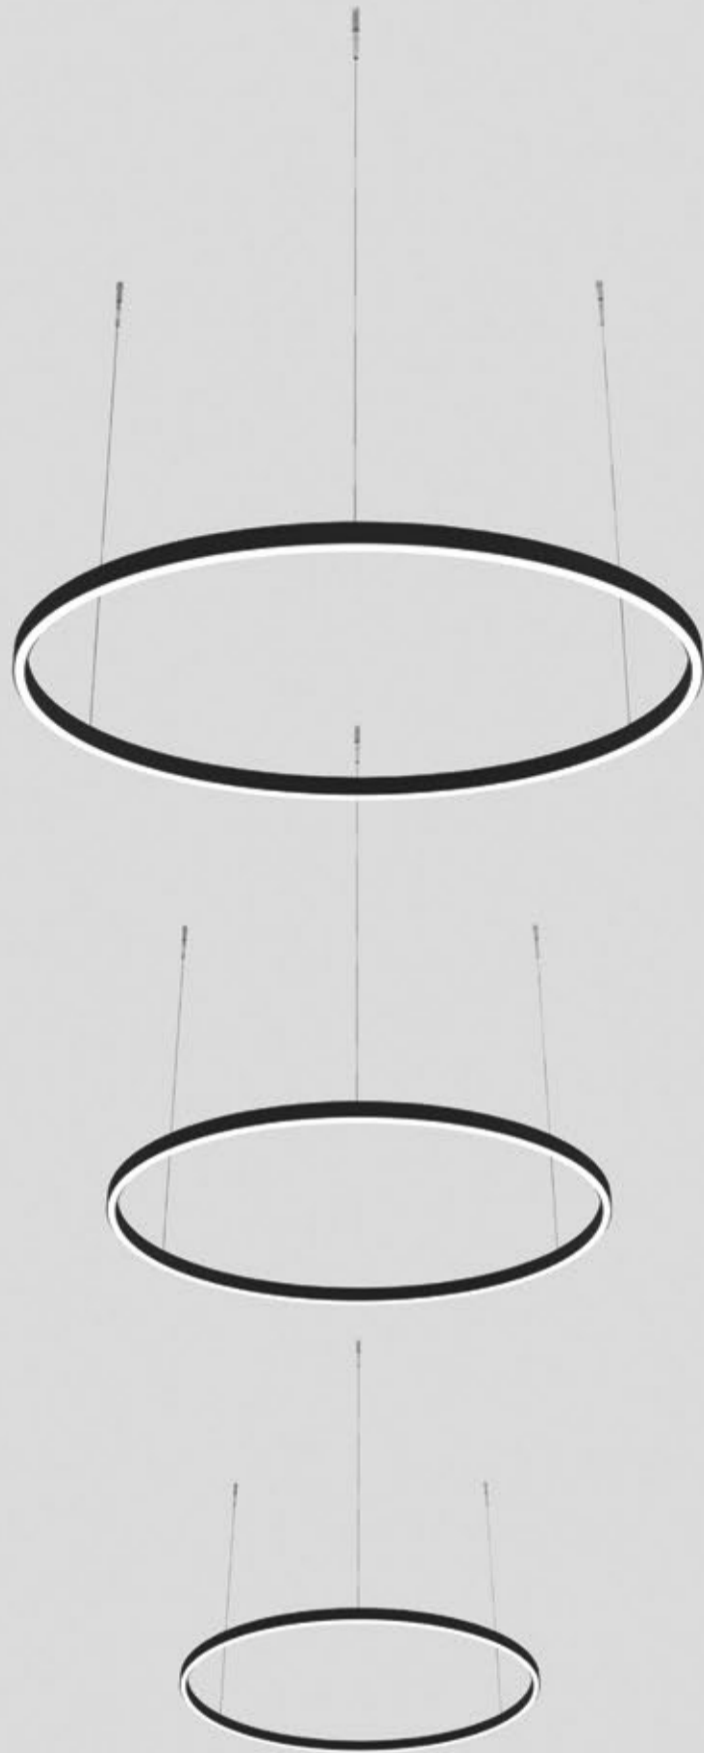

SLIM RING

divinity lights

SLIM RING

Slim Ring fixture has :

- Sleek and slim Ring with 20mm height
- Aluminium Housing
- Premium Finish Powder coating
- High efficiency PMMA diffuser
- Uninterrupted and uniform ring of LED light
- Halo of light around the ceiling
- Energy efficient LED with high colour rendering
- LED PCB mounted on insert design with heat sink
- Pendant using suspension cable with M6 bolt and fastener
- Bottom opening for easy maintenance

Quick Info

CRI ≥ 90

3000K/ 4000K/ 5700K

Tunable white (2700K-6500K)

ON-OFF/ON-OFF (FLICKER FREE)

DALI-2 DT6 / DALI-2 DT8/ DALI+

SDCM<3

PMMA Diffuser

L70 @50,000h

Aluminium

Types

Pendant

Single Line Diagram

Ø400

Ø600

Ø1000

Light Distribution

Direct

CRI ≥ 90

TUNABLE
WHITE

SLIM RING

SLIM RING

System Power	Dimensions
30W	Dia = 400mm, H- 20mm
50W	Dia = 600mm, H- 20mm
70W	Dia = 1000mm, H- 20mm

Order Options